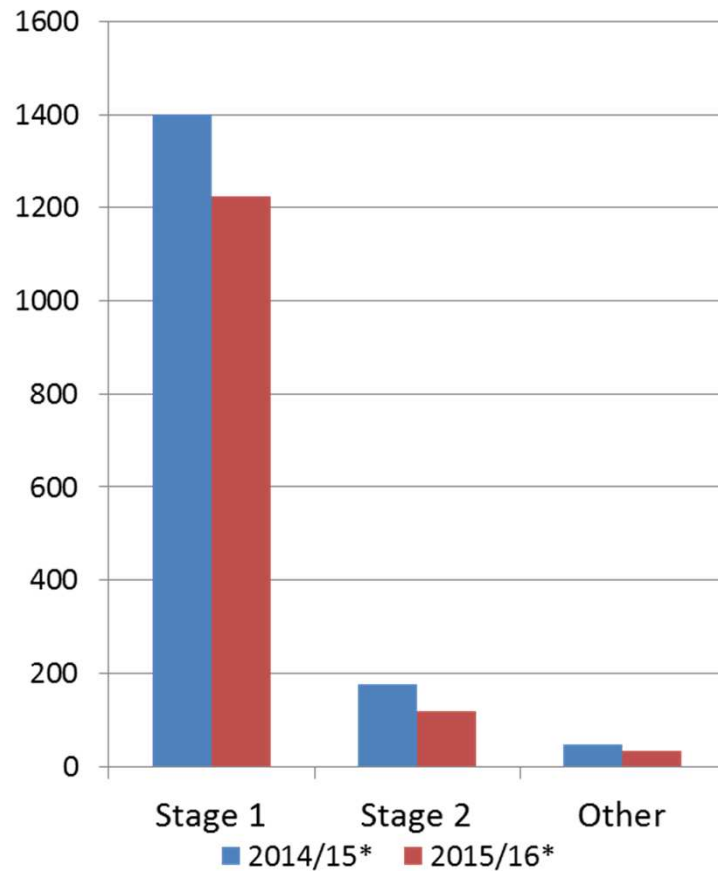

Complaints

2014/15   **2,398**
2015/16   **1,375**

**April – December
comparison 15%
decline.**

* April to December