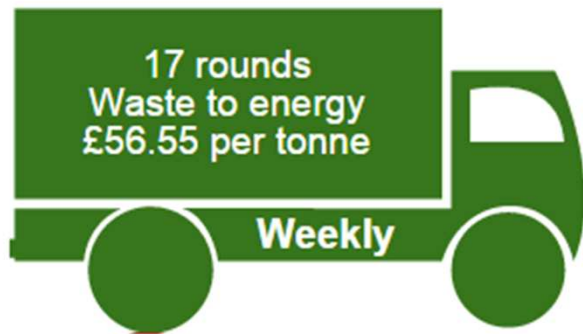

# Waste Services

Sarah Elliott and Layla Shannon

136,550 households  
273,100 collections per week  
Over 13 million bins emptied a year

£2.13 per HH  
per week 

Annual Costs:  
Collection £7m  
Disposal £8.26m