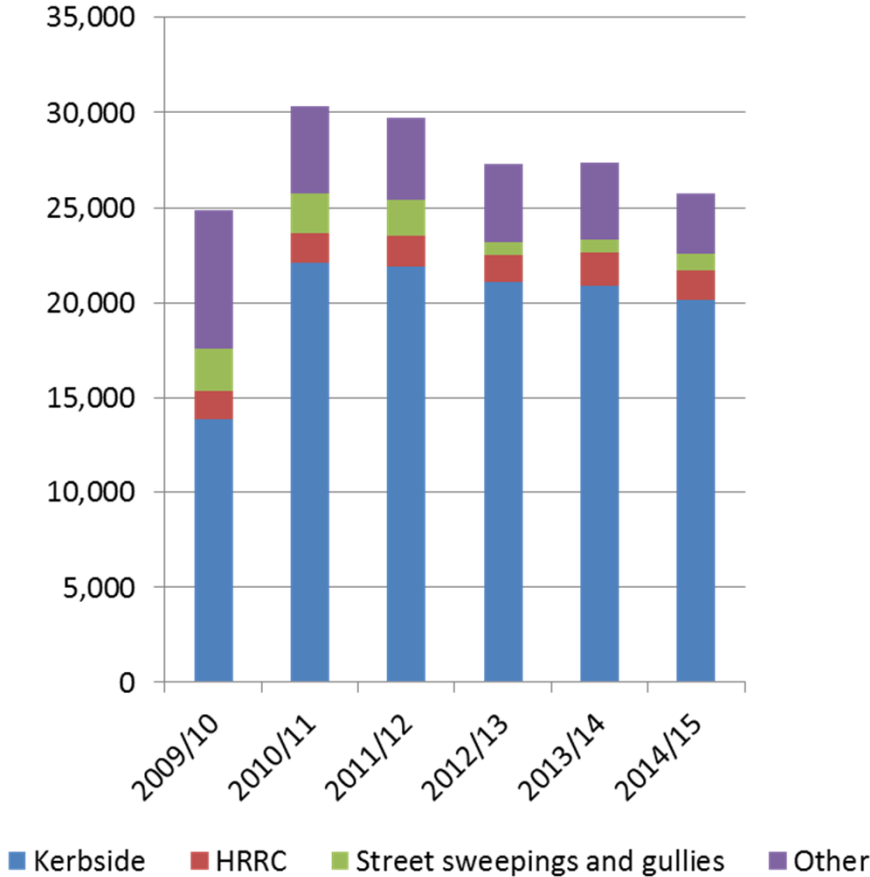

Recycling Rate