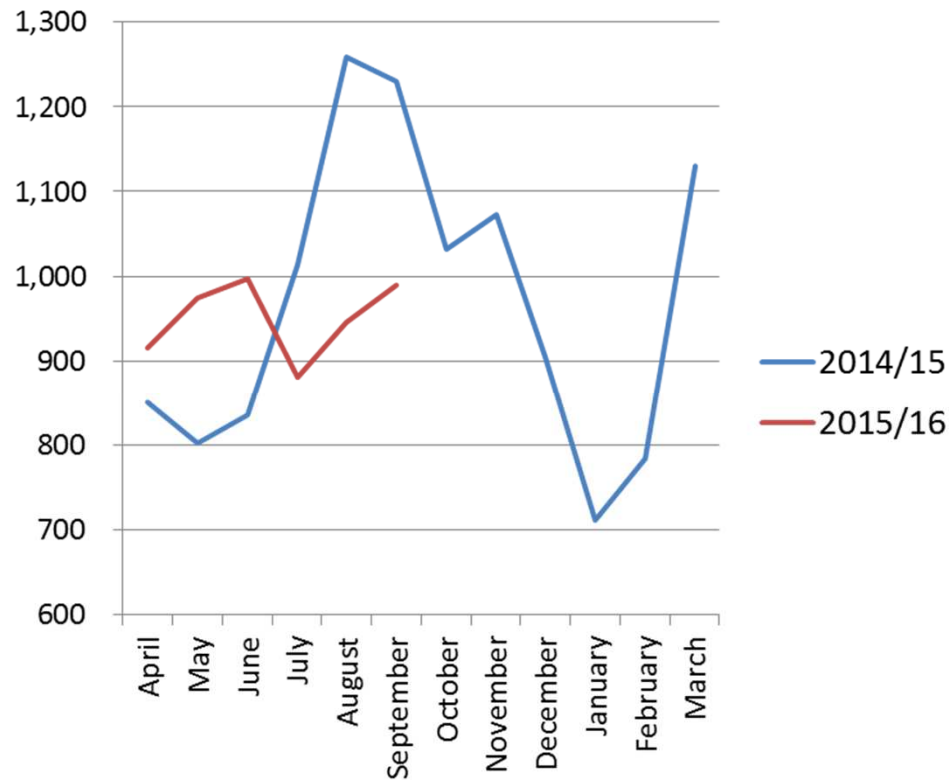

Missed Bins

273,100 bins collected per week

On average 158 bins reported as missed a week

Equivalent to 39 bins a day or 0.001 % of all bins