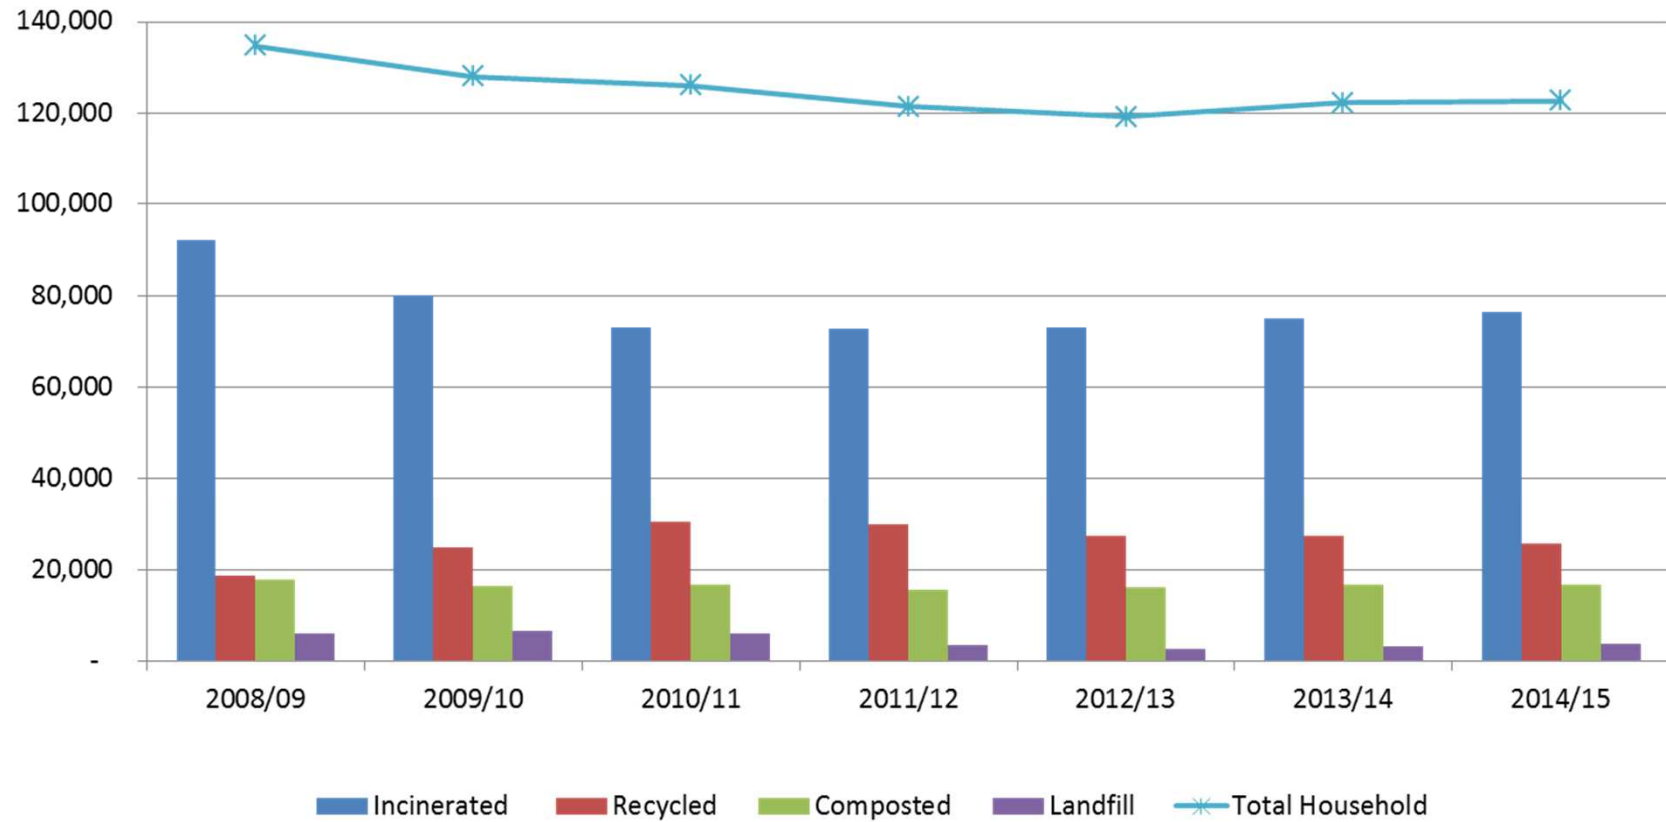

# Waste Services

Sarah Elliott and Layla Shannon

136,550 households  
273,100 collections per week  
Over 13 million bins emptied a year

£2.13 per HH  
per week 

Annual Costs:  
Collection £7m  
Disposal £8.26m

# Tonnages