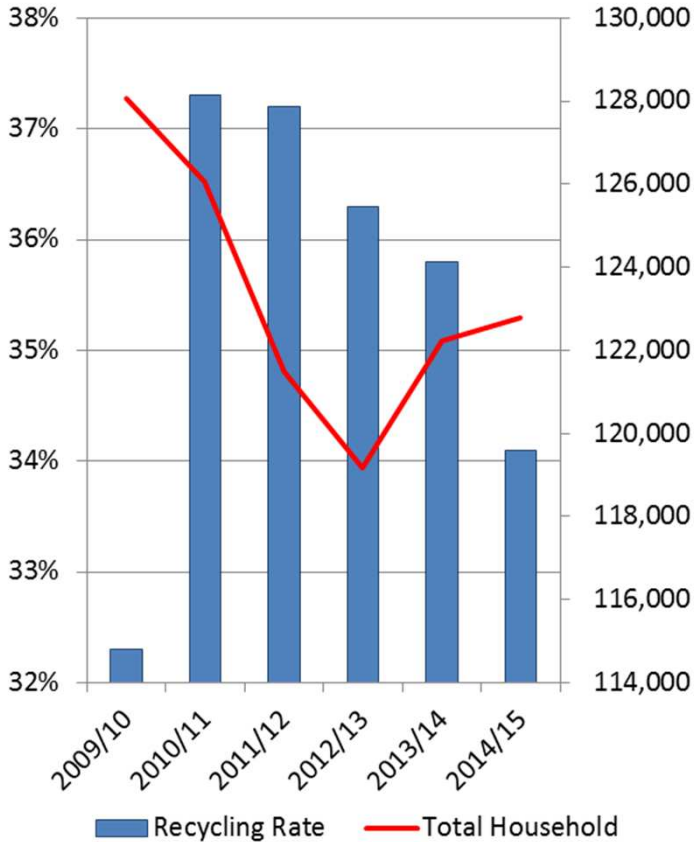

Recycling Rate